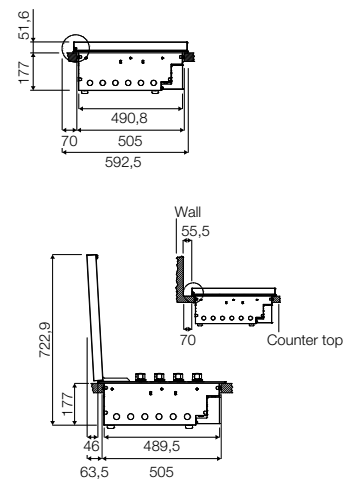

BARBECUE

SBQHL 1000 X

AISI 316
Stainless Steel

High Stainless
Steel Cover

HIGH LID

In AISI 316 stainless steel
For oven-style cooking
Thermometer

Stainless steel
SBQHL 1000 X
Code EAN 8019801014606

SBQLL 1000 X

AISI 316
Stainless Steel

Low Stainless
Steel Cover

SLIM LID

In AISI 316 stainless steel
with foot supports

Stainless steel
SBQLL 1000 X
Code EAN 8019801014590