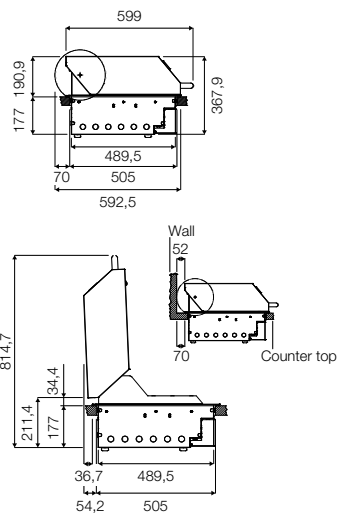

BARBECUE

SBQHL 1000 X

AISI 316
Stainless Steel

High Stainless
Steel Cover

HIGH LID

In AISI 316 stainless steel
For oven-style cooking
Thermometer

Stainless steel
SBQHL 1000 X
Code EAN 8019801014606

SBQLL 1000 X

AISI 316
Stainless Steel

Low Stainless
Steel Cover

SLIM LID

In AISI 316 stainless steel
with foot supports

Stainless steel
SBQLL 1000 X
Code EAN 8019801014590